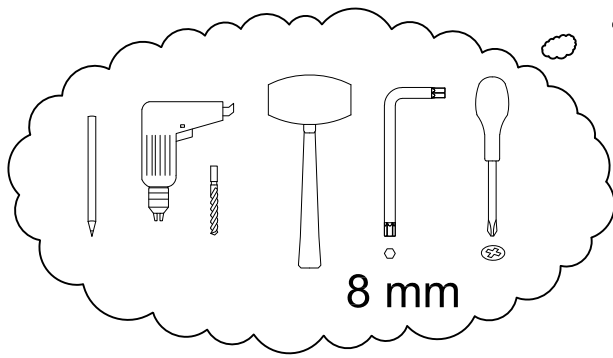

**franco furniture**

**HANDCRAFTED IN SPAIN • SINCE 1984**

KLASSIC II  
KL.110

VELVET  
MIAMI

60min.

info@ffrancoehijos.com  
export@ffrancoehijos.com  
www.francofurniture.es

ESP ENG FR

## CONTENT:

x1

H1

x1

H2

x24

H3

x2

H4

Ø8 x6

H5

x6

H6

x8

H7

8mm